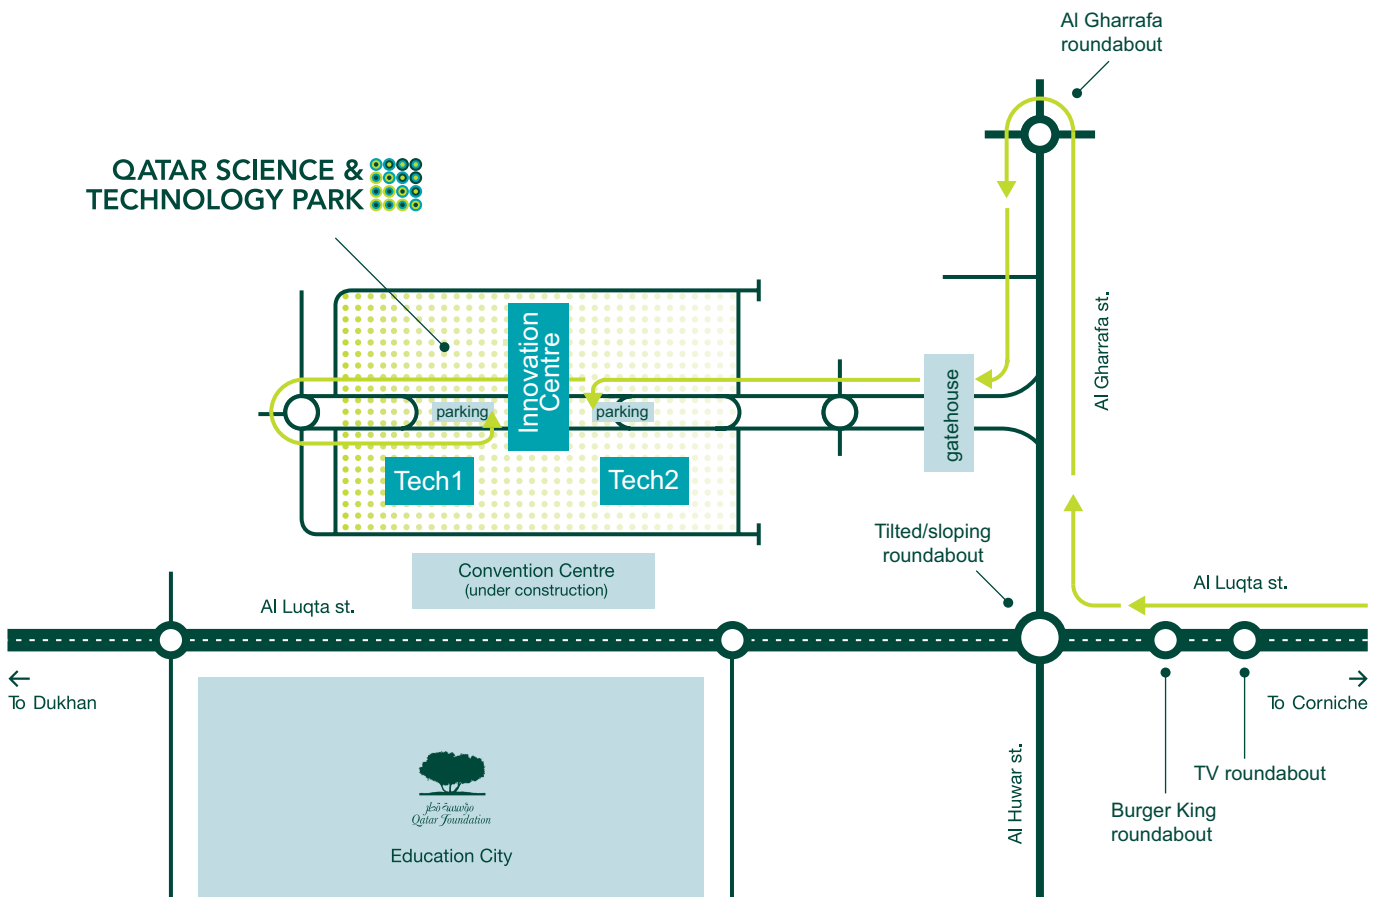

VISITING QATAR SCIENCE & TECHNOLOGY PARK

This pamphlet explains how to arrange your visit, directions to QSTP, and what to do once you arrive.

DIRECTIONS

From the Corniche,

1. Take Al Luqta st. to Education City (via TV and Burger King roundabouts)
2. At tilted/sloping roundabout turn right
3. At the first roundabout (Gharrafa) make a U-turn
4. Take the second right, which is the entrance to QSTP