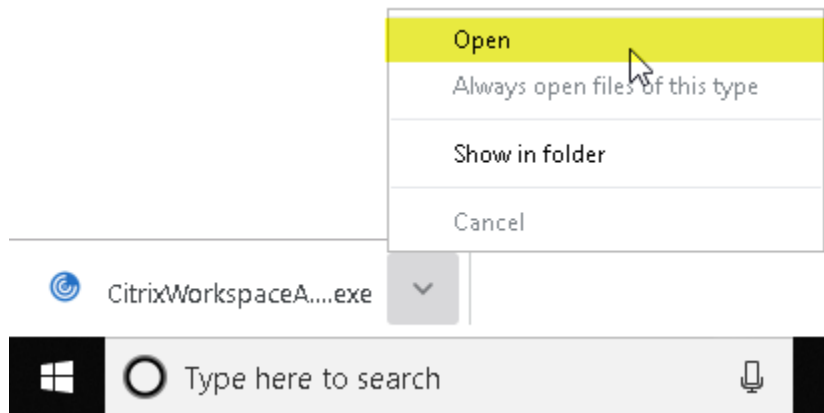

After it has fully downloaded select Open or Run depending on the browser you are using.