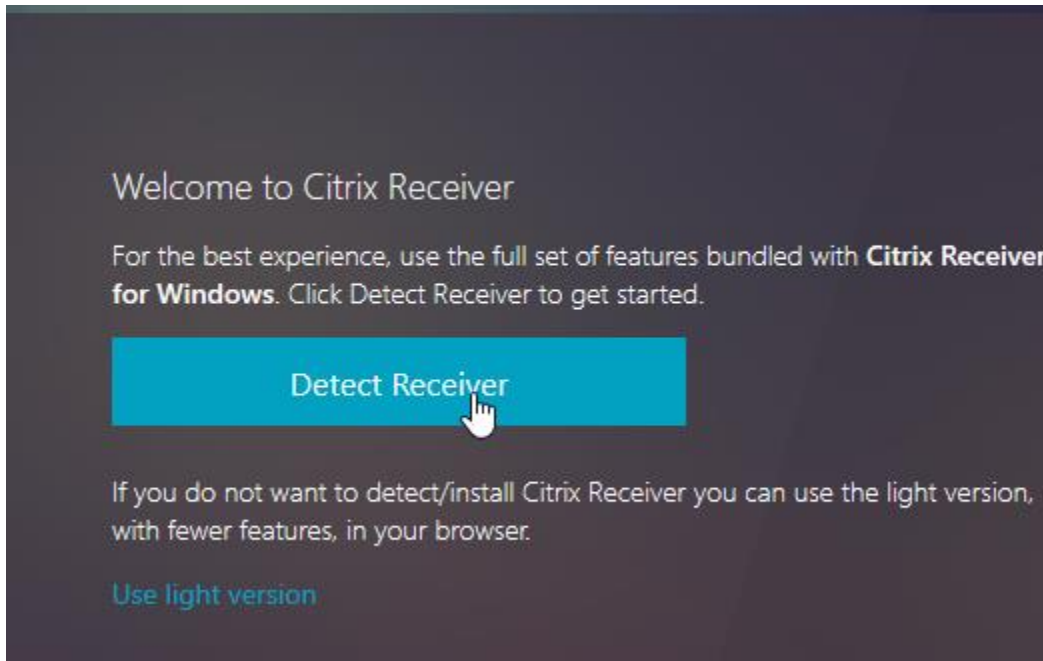

Then Citrix Workspace should uninstall your current version of receiver and install.

Then you should get message that "Installation successful" then click "Finish"

Then open RSA SecurID Token application and enter your 4 digit code or your longer code.

Then go to <https://go.cop.com> and enter username, password and RSA code then click Log On

Click "Detect Receiver"

Then used get your icons.

The screenshot shows a Citrix web interface for 'ConocoPhillips Global Office'. The browser address bar shows 'https://go-bvl.cop.com/Citrix/GOWebExt/'. The interface has a dark header with navigation tabs for 'FAVORITES', 'DESKTOPS', and 'APPS', and a user profile 'Mitchell, Ed J'. Below the header is a search bar labeled 'Search Favorites'. The main content area displays a grid of application icons, each with a 'Details' link. The applications listed are: